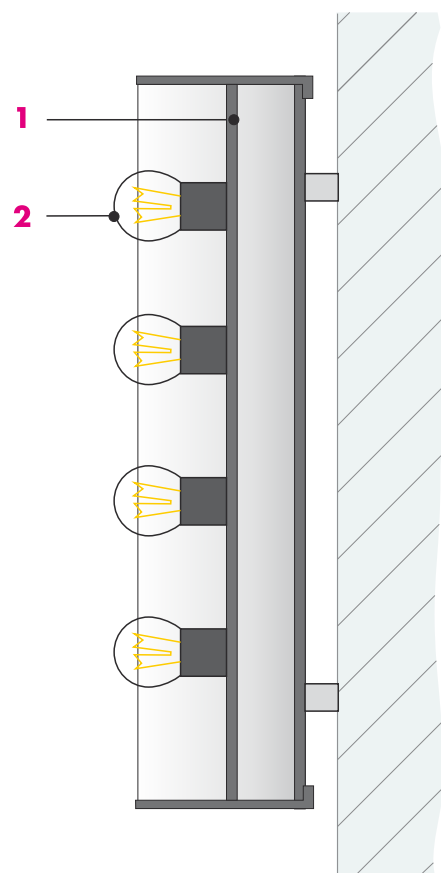

P01 U retrofit

1 Unterteil
box
onderkast

2 LED-Glühlampe
LED bulb
LED gloeilamp